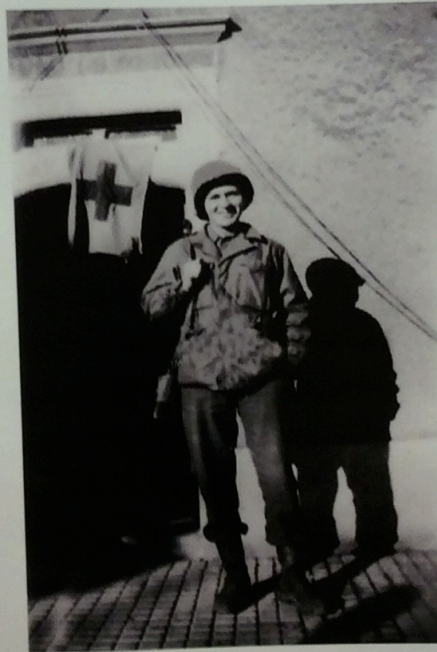

Iewerleng am Krich - Enn 1944 -

-26th Inf. Div. Medical- virum Haus Gené